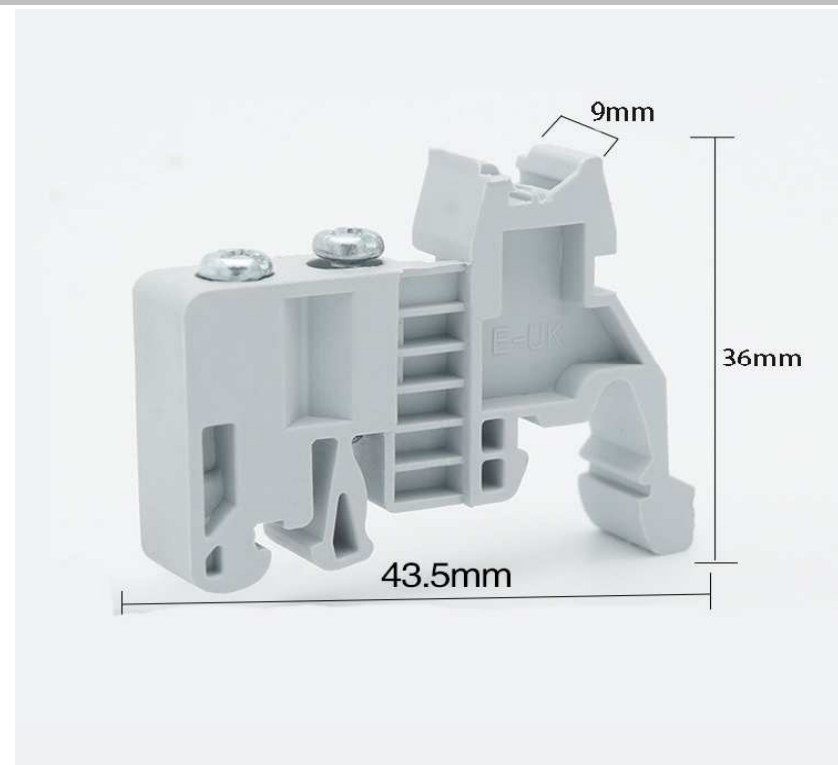

Technical Description

Material	PA66
DIN-Rail Type:	TS35
Body Colour.	Gray
Length	43,5mm
Width	9mm
Height	36mm

DIN-RAIL Locking Deveices

Part No.: **A45052**

Customer:

DRW:	Jason	CHKD	Wilson	MATL:	Wilson	TOLERANCE	Mason	DATE	15.08.2021
APPD:	Schumi			FINISH	Jamy		Sheet No.		1 from 1