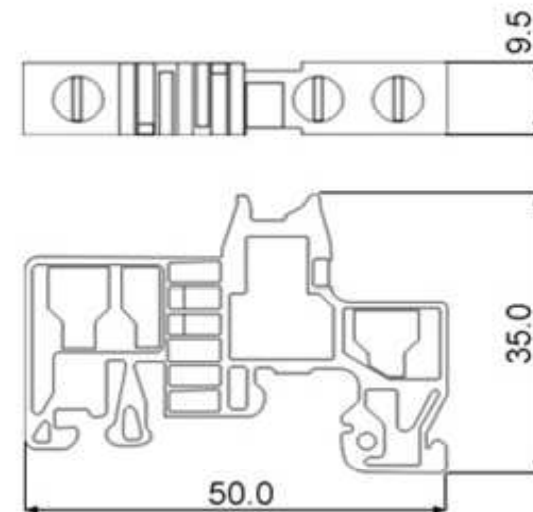

## Technical Description

Material	PA66
DIN-Rail Type:	TS35
Body Colour.	Gray
Length	50mm
Width	9,5mm
Height	35mm

### DIN-Rail Locking Devices

Part No.: **A45049**

Customer:

DRW:	Jason	CHKD	Wilson	MATL:	Wilson	TOLERANCE	Mason	DATE	15.08.2021
APPD:	Schumi			FINISH	Jamy		Sheet No.		1 from 1