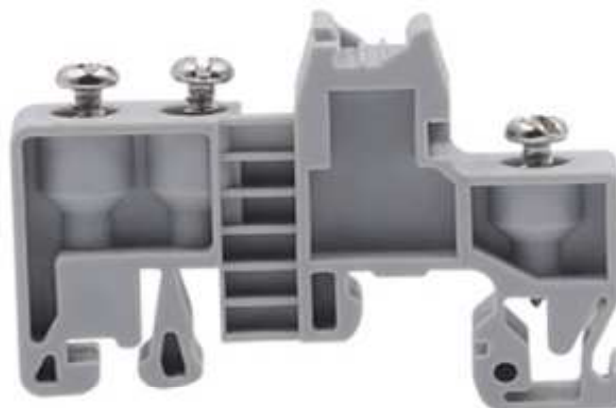

## Technical Description

Material	PA66
DIN-Rail Type:	TS35
Body Colour.	Gray
Length	50mm
Width	9,5mm
Height	35mm

### DIN-Rail Locking Devices

Part No.: **A45049**

Customer:

DRW:	Jason	CHKD	Wilson	MATL:	Wilson	TOLERANCE	Mason	DATE	15.08.2021
APPD:	Schumi			FINISH	Jamy		Sheet No.		1 from 1