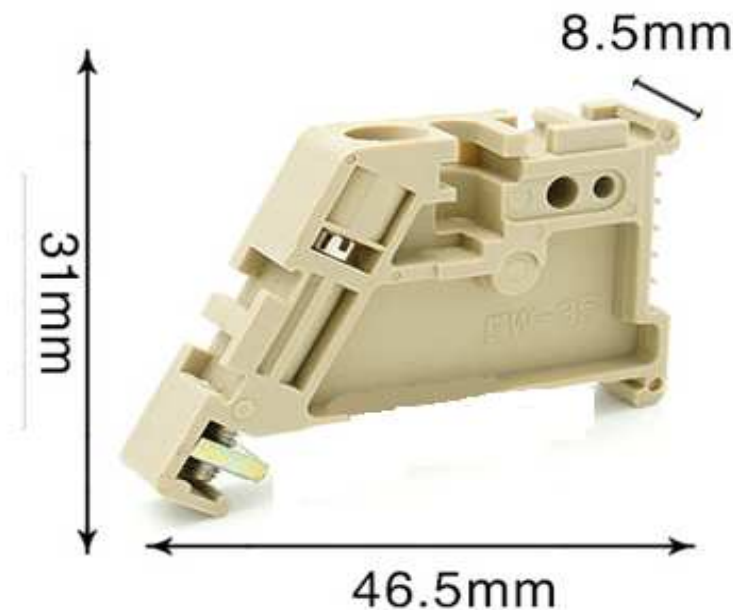

Technical Description

Material	PA66
DIN-Rail Type:	TS35
Body Colour.	Gray
Length	46,5mm
Width	8,5mm
Height	31mm

DIN-Rail Locking Devices

Part No.: **A45048**

Customer:

DRW:	Jason	CHKD	Wilson	MATL:	Wilson	TOLERANCE	Mason	DATE	15.08.2021
APPD:	Schumi			FINISH	Jamy		Sheet No.	1 from 1	