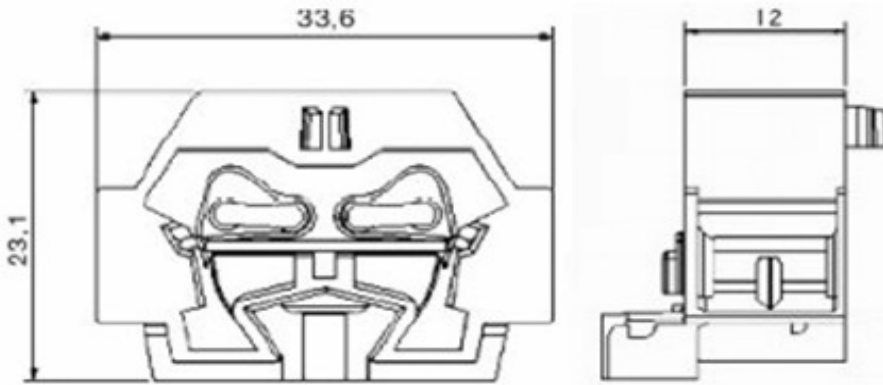

Technical Spezification

wago miniature terminal, 4-conductors with fixing flanges, side-entry of wago type mini terminal with spring cage clamp, and equivalent with wago 262 series

Conductors	4
Wire Range:	0,2~4,0mm"
Wire Range	24~12 AWG
Rated Voltage:	630V (IEC), 300V(UL)
Rated Current:	24A(IEC) 20A(UL)
Insulating Material:	Nylon PA66 (UL94,V-0 or V-2)
Spring Cage Materials:	Spring Steel
Stripping Length:	9~10mm / 0,37

Dimension

Thickness:	12mm
Width:	33,6mm
Height:	23,1mm
Color of Body:	Gray, Orange, Light Gray, Blue, Gren-Yellow

Drawing

Ordering Information

Serie	Color of Body	ROHS	Packing			
A29055	GY	R	BX			

GY= Gray	R= ROHS Conform	BU= Bulk-Ware
OR= Orange	N= NON ROHS Conform	BX= Box Packing
LG= Light gray		
BL= Blue		IV= Individuel Packing
GY= Green Yellow		

Mini Terminal Block	
Part No.:	A29055
Customer:	

DRW:	Jason	CHKD	Wilson	MATL:	Wilson	DATE	18.08.2011
APPD:	Schumi			FINISH	Jamy	Sheet	1 from 1