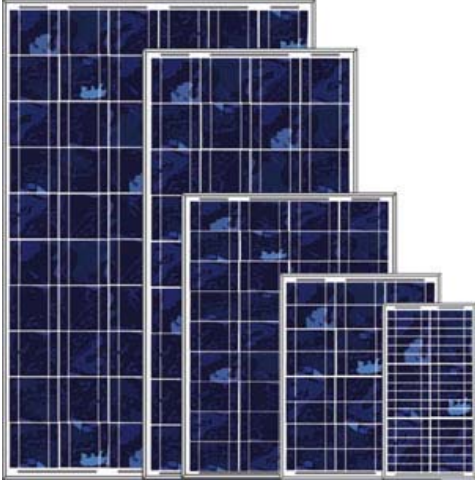

Polycrystalline Solar Module 230W Serie 130002

Module Type	Peak Power (Wp)	Vm (V)	Im (A)	Voc (V)	Isc (A)	Dimensions (mm)	Weight (Kg)
130002-160	160W	27,10	5,93	32,45	6,64	1210x990x46	14,0
130002-170	170W	27,10	4,71	43,20	5,09	1280x990x46	14,8
130002-180	180W	36,28	4,97	43,48	5,35	1330x990x46	15,3
130002-200	200W	27,10	7,40	32,45	7,95	1480x990x46	17,0
130002-215	215W	29,94	7,26	36,00	7,90	1646x995x50	19,5
130002-220	220W	30,00	7,40	36,60	8,10	1646x995x50	19,5
130002-225	225W	30,24	7,45	36,60	8,10	1646x995x50	19,5
130002-230	230W	30,48	7,60	36,60	8,17	1646x995x50	19,5