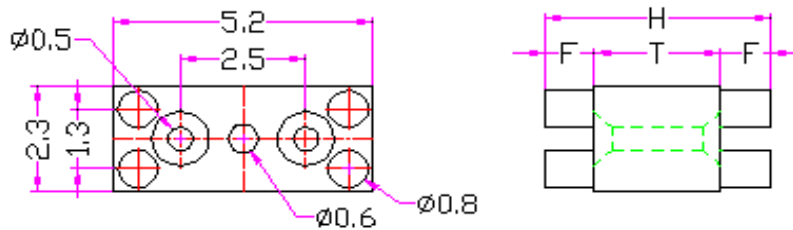

# EDCON-COMPONENTS

LED SPACER NATURAL W6,0mm \* T=3,5mm

Material: Nylon66 + V2

Color: White

LED SPACER NATURAL W6,0mm \* T=3,5mm

# EDCON-COMPONENTS

LED SPACER NATURAL W6,0mm \* T=3,5mm

| Code | H (mm) | T (mm) | F (mm) |
|------|--------|--------|--------|
| 015  | 1,5    | 1,0    | 0,25   |
| 028  | 2,8    | 1,0    | 0,89   |

LED SPACER NATURAL W6,0mm \* T=3,5mm

| Serie         | Code Length | Material | Color      | Packing  |  |  |
|---------------|-------------|----------|------------|----------|--|--|
| <b>N13014</b> | <b>050</b>  | <b>N</b> | <b>N</b>   | <b>B</b> |  |  |
|               | 050=5,0mm   | N=Nylon  | N= Natural | B=Bulk   |  |  |