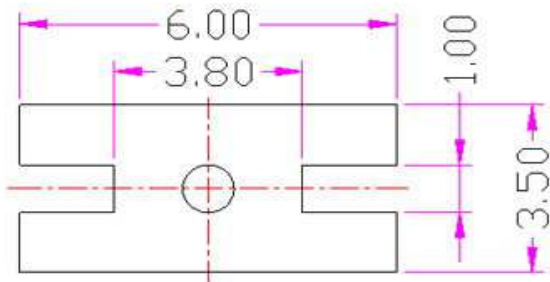

# EDCON-COMPONENTS

LED SPACER NATURAL W6,0mm \* T=3,5mm

Material: PC or Nylon 66 (UL94V-0)

Color: Natural

LED SPACER NATURAL W6,0mm \* T=3,5mm