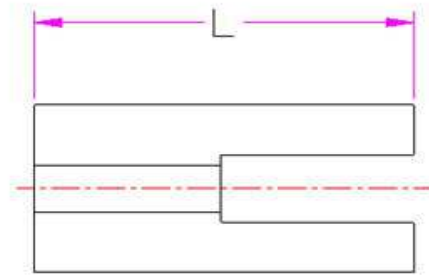

# EDCON-COMPONENTS

LED SPACER NATURAL W6,0mm \* T=3,5mm

Material: PC or Nylon 66 (UL94V-0)

Color: Natural

LED SPACER NATURAL W6,0mm \* T=3,5mm