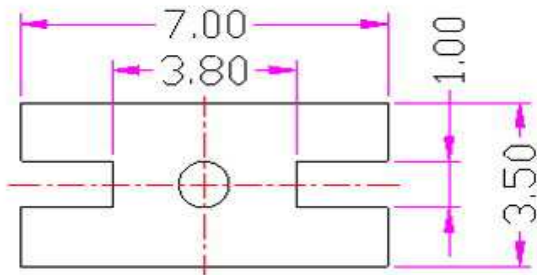

# EDCON-COMPONENTS

LED SPACER NATURAL W7,0mm \* T=3,5mm

Material: PC or Nylon 66 (UL94V-0)

Color: Natural

LED SPACER NATURAL W7,0mm \* T=3,5mm