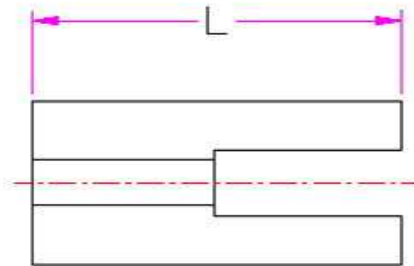

# EDCON-COMPONENTS

LED SPACER NATURAL W7,0mm \* T=3,5mm

Material: PC or Nylon 66 (UL94V-0)

Color: Natural

LED SPACER NATURAL W7,0mm \* T=3,5mm