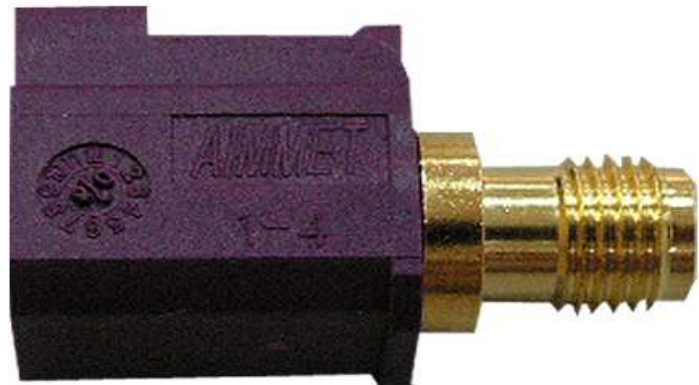

FAKRA Automotive Serie "AIMMET"

Technical Picture

Material

Key Code:
 Applicable Cable:
 Color:

Ordering Information

| | | | | | | |
|---------------|-----------|----------|--------------|--|--|--|
| Serie | Color | ROHS | Packing | | | |
| T71031 | VI | R | BU101 | | | |

| | | |
|-------------------|------------------------|--------------------------------|
| VI= Violet | R= ROHS Conform | BU101= Bulk Ware 100PCS |
| | N= NON ROHS | |

| | |
|------------------------------------|---------------|
| Straight Jack to SMA Female | |
| Part No.: | T71031 |
| Customer: | |