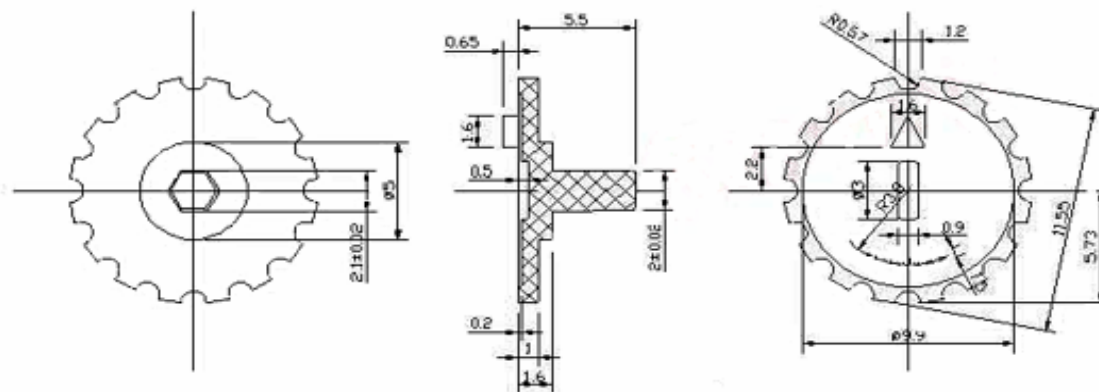

Axle for Trimmer Potentiometer Type PT10

**Technical Dimension**

**Material**

Material: ABS  
 Color: Other on Request

**Ordering Information**

Serie	Color	ROHS	Packing			
X18029	BK	R	BU102			

BK= Black	R= ROHS Conform	BU102= Bulk Ware 1000PCS
RD= Red	N= NON ROHS	

<b>Axle for Trimming Potentiometer Serie 18006-18009</b>	
Part No.:	<b>X18029</b>
Customer:	

DRW:	Jason	CHKD	Jules	MATL:	Wu	DATE	06.06.2009
APPD:	Join			FINISH	Shieh	Sheet	1 from 1