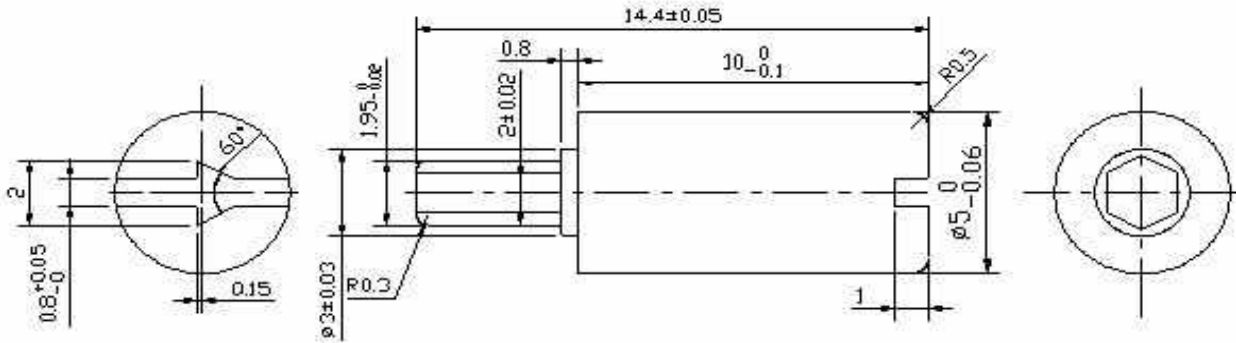

Axle for Trimmer Potentiometer Type PT10

**Technical Dimension**

**Material**

Material: ABS  
 Color: Other on Request

**Ordering Information**

| Serie  | Color | ROHS | Packing |  |  |  |
|--------|-------|------|---------|--|--|--|
| X18026 | BK    | R    | BU102   |  |  |  |

|           |                 |                          |
|-----------|-----------------|--------------------------|
| BK= Black | R= ROHS Conform | BU102= Bulk Ware 1000PCS |
| RD= Red   | N= NON ROHS     |                          |

|  |               |
|--|---------------|
| <b>Axle for Trimming Potentiometer Serie 18006-18009</b> |               |
| Part No.:  | <b>X18026</b> |
| Customer:  |               |

|       |       |      |       |        |       |       |            |
|-------|-------|------|-------|--------|-------|-------|------------|
| DRW:  | Jason | CHKD | Jules | MATL:  | Wu    | DATE  | 06.06.2009 |
| APPD: | Join  |      |       | FINISH | Shieh | Sheet | 1 from 1   |