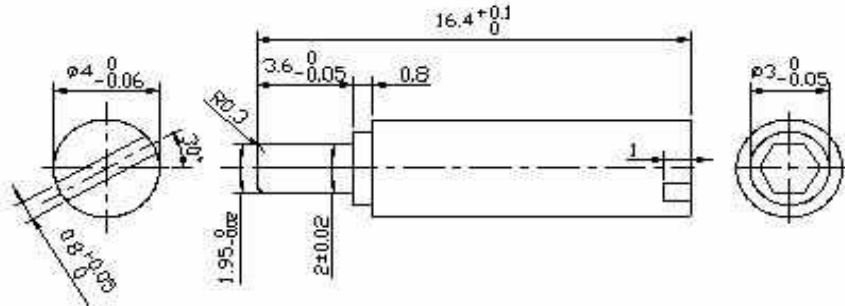

Axle for Trimmer Potentiometer Type PT10

**Technical Dimension**

**Material**

Material: ABS  
 Color: Other on Request

**Ordering Information**

Serie	Color	ROHS	Packing			
X18024	BK	R	BU102			

BK= Black	R= ROHS Conform	BU102= Bulk Ware 1000PCS
RD= Red	N= NON ROHS	

<b>Axle for Trimming Potentiometer Serie 18006-18009</b>	
Part No.:	<b>X18024</b>
Customer:	

DRW:	Jason	CHKD	Jules	MATL:	Wu	DATE	06.06.2009
APPD:	Join			FINISH	Shieh	Sheet	1 from 1