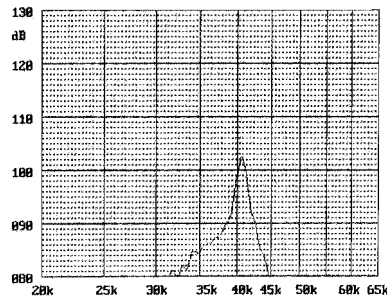

**Type Code**

**CUS16W1A-40:**

*Chinasound Ultrasonic Sensor 16mm diameter, Washable type, 1A(=series number, 10mm height) – 40KHz rated frequency*

**Picture**

**Frequency Response Curve**

**Angle Curve**

**Technical Terms**

Type		<b>CUS16W1A-40</b>
Rated Frequency	(KHz)	40±10%
Sensitivity(0dB=10V/Pa)	(dB)	-65min.
Sound Pressure Level (effective value per 10V at 30cm,0dB=0.02mPa)	(dB)	90min.
Capacitance	(pF)	2000+/-30%
Driving Voltage	(V)	20 max.
Operating Temperature	(°C)	-30~+75
Storage Temperature	(°C)	-40~+80

**Dimensions (Unit:mm)**