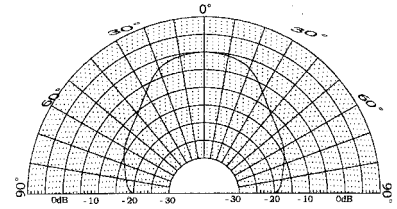

**Type Code**

**CUS16W1A-40:**

*Chinasound Ultrasonic Sensor 16mm diameter, Washable type, 1A(=series number, 10mm height) – 40KHz rated frequency*

**Picture**

**Frequency Response Curve**

**Angle Curve**

**Technical Terms**

Type		<b>CUS16W1A-40</b>
Rated Frequency	(KHz)	40±10%
Sensitivity(0dB=10V/Pa)	(dB)	-65min.
Sound Pressure Level (effective value per 10V at 30cm,0dB=0.02mPa)	(dB)	90min.
Capacitance	(pF)	2000+/-30%
Driving Voltage	(V)	20 max.
Operating Temperature	(°C)	-30~+75
Storage Temperature	(°C)	-40~+80

**Dimensions (Unit:mm)**