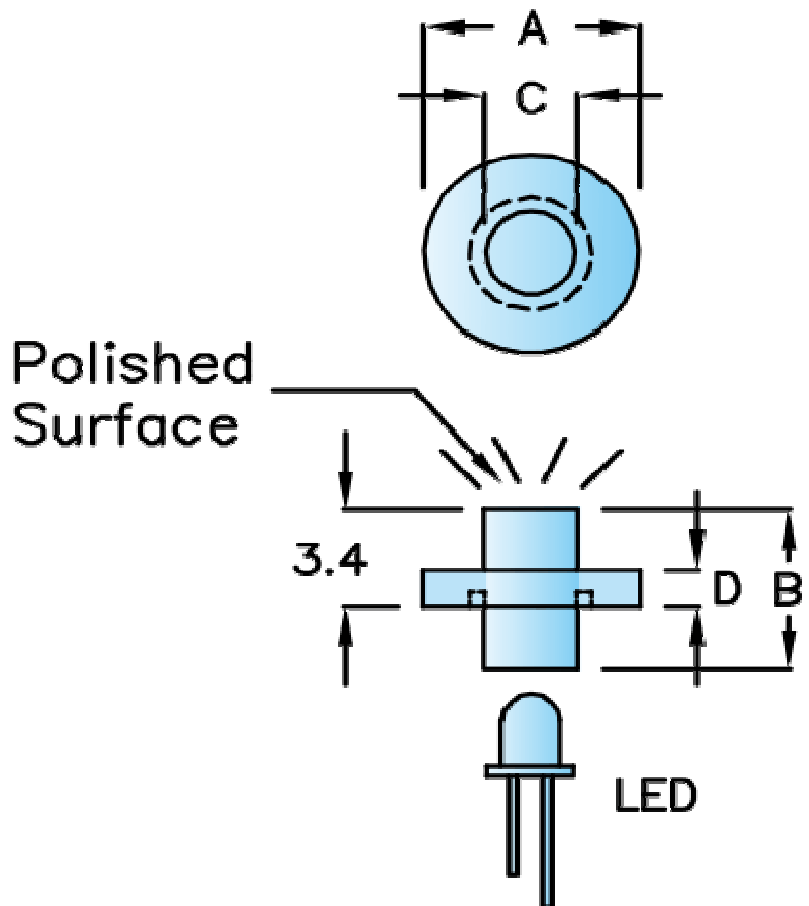

## Technical Discription

Material: PC (UL)  
 Flame Class Class 94V-2  
 Color Clear

## Drawing

Dimension (mm)					
Order Code	A	B	C	D	
A01	7,0	5,6	2,95	1,3	

<b>Light Pipe</b>	
Part No.:	<b>N24046</b>
Customer:	

DRW:	Jason	CHKD:	Wilson	MATL:	Wilson	TOLERANCE:	Mason	DATE:	31.05.2014
APPD:	Schumi	FINISH:	Jamy			Sheet No.:			1 from 2