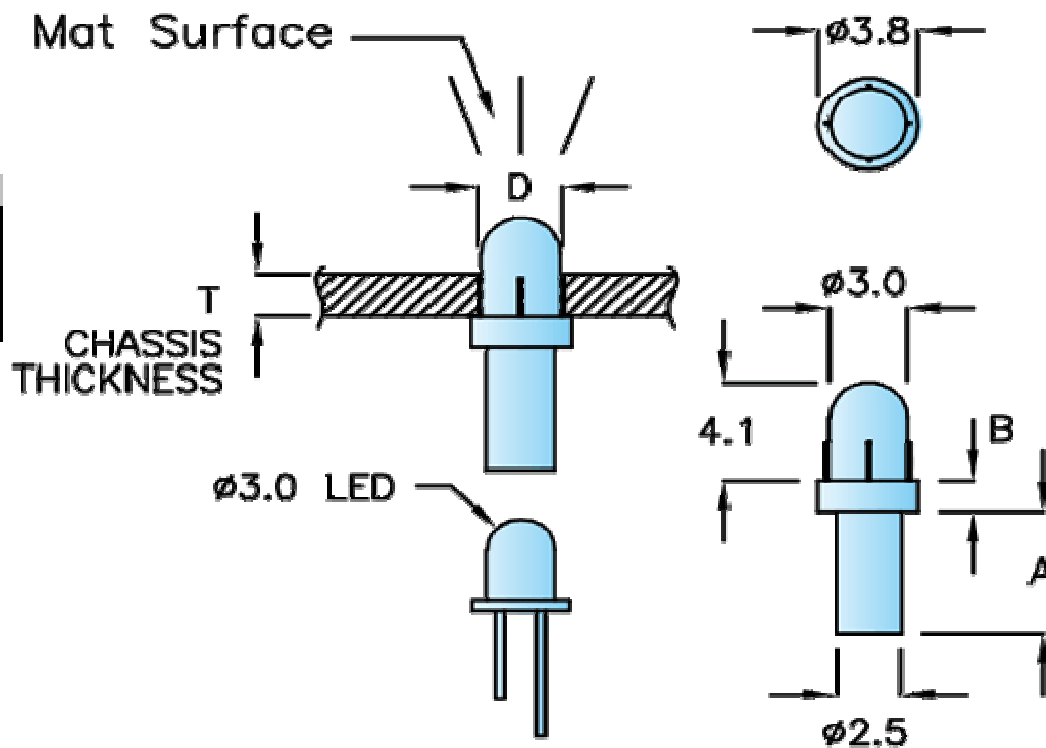

## Technical Discription

Material: PC (UL)  
 Flame Class: Class 94V-2  
 Color: Clear

## Drawing

Dimension (mm)					
Order Code	A	B	D	T	
A01	5,1	1,3	3,1	1,6	
A02	1,9	1,3	3,1	1,6	

<b>Light Pipe</b>	
Part No.:	<b>N24043</b>
Customer:	

DRW:	Jason	CHKD:	Wilson	MATL:	Wilson	TOLERANCE:	Mason	DATE:	31.05.2014
APPD:	Schumi	FINISH:	Jamy			Sheet No.:			1 from 2

<b>A01</b> = Order Code Look table	<b>N</b> = No function	<b>R</b> = ROHS Conform	<b>BU</b> = Bulk- Ware
			<b>IV</b> = Individual Package

<b>Light Pipe</b>
Part No.: <b>N24043</b>
Customer:

DRW:	Jason	CHKD	Wilson	MATL:	Wilson	TOLERANCE	Mason	DATE	31.05.2014
APPD:	Schumi			FINISH	Jamy		Sheet No.		2 from 2