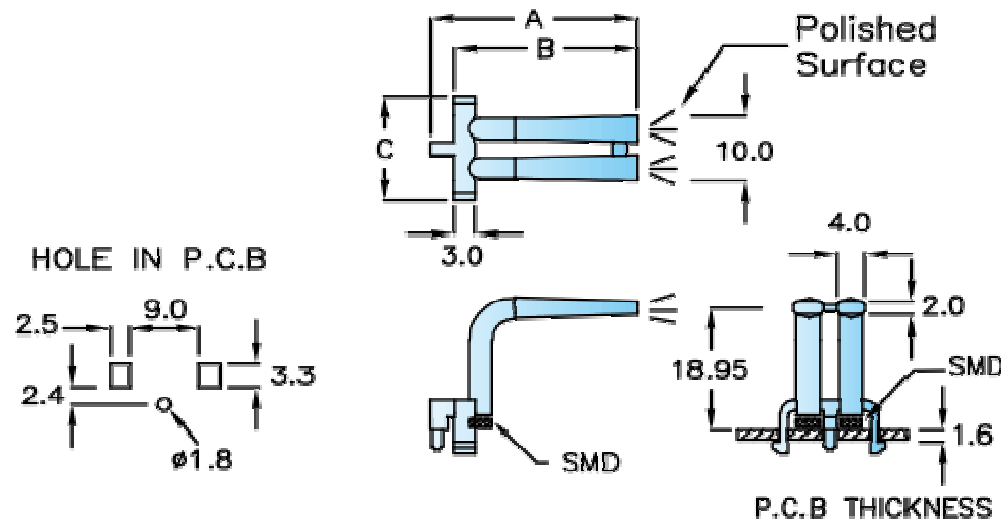

## Technical Discription

Material: PC (UL)  
 Flame Class: Class 94V-2  
 Color: Clear

## Drawing

Dimension (mm)					
Order Code	A	B	C		
A01	29,7	26,2	16,0		

<b>Light Pipe</b>	
Part No.:	<b>N24038</b>
Customer:	

DRW:	Jason	CHKD:	Wilson	MATL:	Wilson	TOLERANCE:	Mason	DATE:	31.05.2014
APPD:	Schumi	FINISH:	Jamy				Sheet No.		1 from 2

<b>A01</b> = Order Code Look table	<b>N</b> = No function	<b>R</b> = ROHS Conform	<b>BU</b> = Bulk- Ware
			<b>IV</b> = Individual Package

<b>Light Pipe</b>
Part No.: <b>N24038</b>
Customer:

DRW:	Jason	CHKD	Wilson	MATL:	Wilson	TOLERANCE	Mason	DATE	31.05.2014
APPD:	Schumi			FINISH	Jamy		Sheet No.	2 from 2	