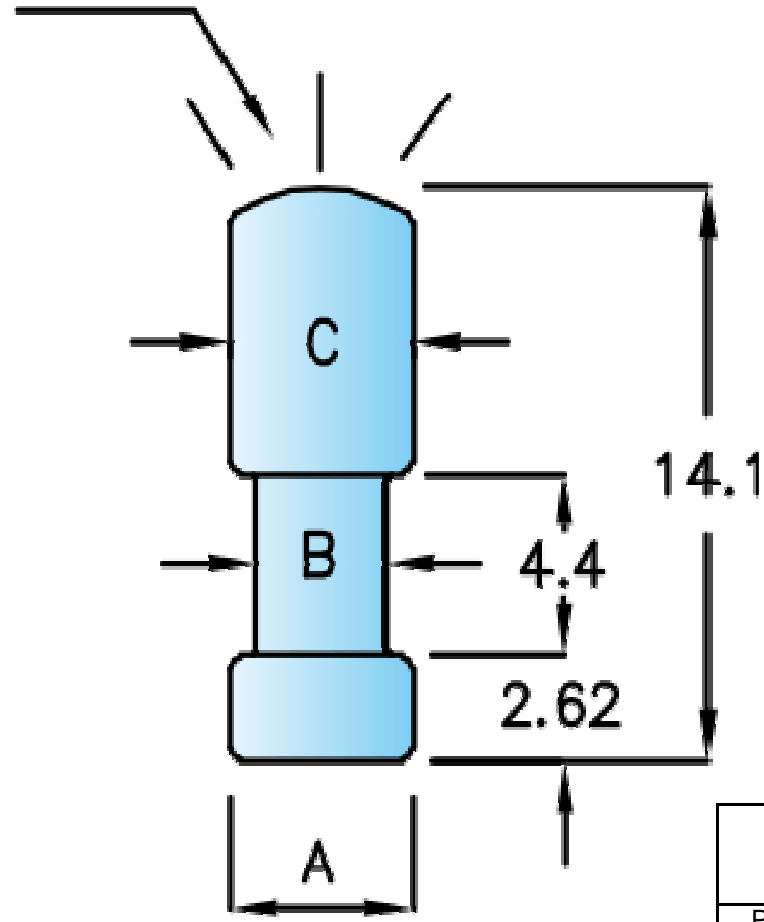

Technical Description

Material: PC (UL)
 Flame Class: Class 94V-2
 Color: Clear

Polished Surface

Drawing

Dimension (mm)						
Order Code	A	B	C			
A01	4,95	3,54	4,95			

Light Pipe	
Part No.:	N24036
Customer:	

DRW:	Jason	CHKD:	Wilson	MATL:	Wilson	TOLERANCE:	Mason	DATE:	31.05.2014
APPD:	Schumi	FINISH:	Jamy			Sheet No.:			1 from 2

EDCON-COMPONENTS

Ordering Informations

Serie	Order Code	Spezial Funktion	ROHS	Packing						
-------	------------	---------------------	------	---------	--	--	--	--	--	--

N24036	-	A01	N	R	BU					
---------------	---	------------	----------	----------	-----------	--	--	--	--	--

A01 = Order Code Look table	N = No function	R = ROHS Conform	BU = Bulk- Ware
			IV = Individual Package

Light Pipe
Part No.: N24036
Customer:

DRW:	Jason	CHKD	Wilson	MATL:	Wilson	TOLERANCE	Mason	DATE	31.05.2014
APPD:	Schumi			FINISH	Jamy		Sheet No.	2 from 2	