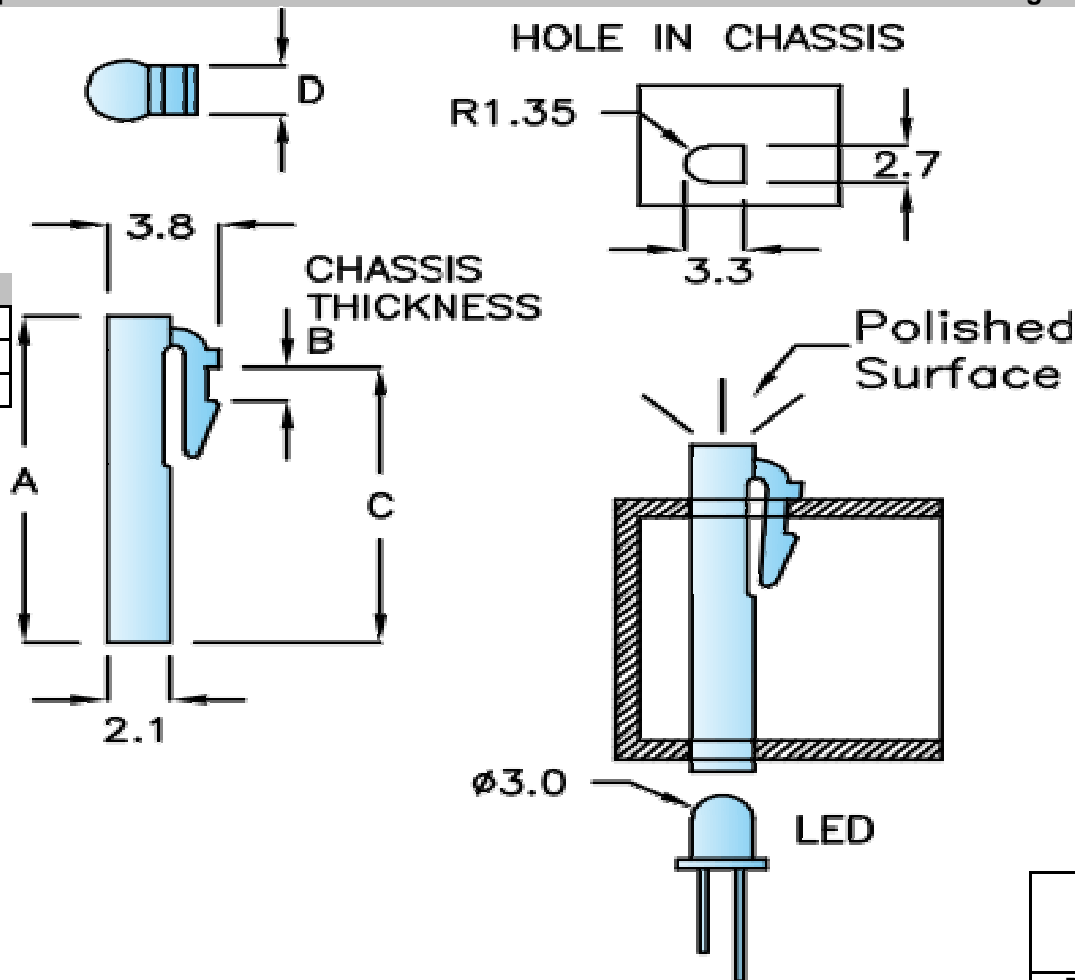

EDCON-COMPONENTS

Technical Discription

Material: PC (UL)
Flame Class: Class 94V-2
Color: Clear

Drawing

Dimension (mm)

Order Code	A	B	C	D
A01	14,4	1,2	12,10	2,0

Light Pipe	
Part No.:	N24030
Customer:	

DRW:	Jason	CHKD:	Wilson	MATL:	Wilson	TOLERANCE:	Mason	DATE:	31.05.2014
APPD:	Schumi	FINISH:	Jamy					Sheet No.:	1 from 2

EDCON-COMPONENTS

Ordering Informations

Serie	Order Code	Spezial Function	ROHS	Packing						
-------	------------	---------------------	------	---------	--	--	--	--	--	--

N24030	-	A01	N	R	BU					
---------------	---	------------	----------	----------	-----------	--	--	--	--	--

A01 = Order Code Look table	N = No function	R = ROHS Conform	BU = Bulk- Ware
			IV = Individual Package

Light Pipe
Part No.: N24030
Customer:

DRW:	Jason	CHKD	Wilson	MATL:	Wilson	TOLERANCE	Mason	DATE	31.05.2014
APPD:	Schumi			FINISH	Jamy		Sheet No.		2 from 2