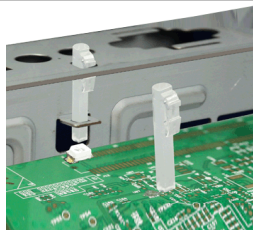

EDCON-COMPONENTS

Technical Discription

Material: PC (UL)
Flame Class: Class 94V-2
Color: Clear

Drawing

Dimension (mm)

Order Code	A	B	C	D
A01	14,4	1,2	12,10	2,0

Light Pipe	
Part No.:	N24030
Customer:	

DRW:	Jason	CHKD:	Wilson	MATL:	Wilson	TOLERANCE:	Mason	DATE:	31.05.2014
APPD:	Schumi	FINISH:	Jamy					Sheet No.:	1 from 2

EDCON-COMPONENTS

Ordering Informations

Serie	Order Code	Spezial Function	ROHS	Packing						
-------	------------	---------------------	------	---------	--	--	--	--	--	--

N24030	-	A01	N	R	BU					
---------------	---	------------	----------	----------	-----------	--	--	--	--	--

A01 = Order Code Look table	N = No function	R = ROHS Conform	BU = Bulk- Ware
			IV = Individual Package

Light Pipe
Part No.: N24030
Customer:

DRW:	Jason	CHKD	Wilson	MATL:	Wilson	TOLERANCE	Mason	DATE	31.05.2014
APPD:	Schumi			FINISH	Jamy		Sheet No.		2 from 2