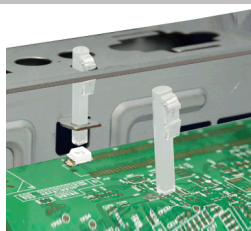

EDCON-COMPONENTS

Technical Discription

Material: PC (UL)
Flame Class: Class 94V-2
Color: Clear

Drawing

Dimension (mm)

Order Code	A	B	C	D
A01	14,4	1,2	12,10	2,0

Light Pipe	
Part No.:	N24030
Customer:	

DRW:	Jason	CHKD:	Wilson	MATL:	Wilson	TOLERANCE:	Mason	DATE:	31.05.2014
APPD:	Schumi	FINISH:	Jamy					Sheet No.:	1 from 2

EDCON-COMPONENTS

Ordering Informations

Serie	Order Code	Spezial Function	ROHS	Packing						
-------	------------	---------------------	------	---------	--	--	--	--	--	--

N24030	-	A01	N	R	BU					
---------------	---	------------	----------	----------	-----------	--	--	--	--	--

A01 = Order Code Look table	N = No function	R = ROHS Conform	BU = Bulk- Ware
			IV = Individual Package

Light Pipe
Part No.: N24030
Customer:

DRW:	Jason	CHKD	Wilson	MATL:	Wilson	TOLERANCE	Mason	DATE	31.05.2014
APPD:	Schumi			FINISH	Jamy		Sheet No.		2 from 2