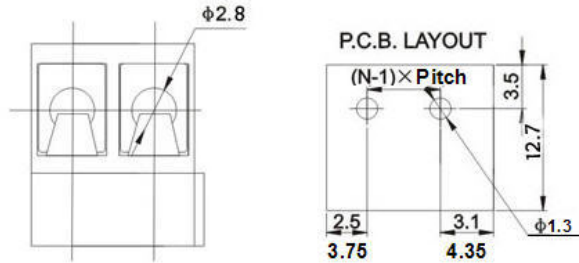

Pitch:5mm,7.5mm

Back Close

Home | About us | Products | Process flow | News | Buy online | Human resource | Feedback | Contact us

NINGBO CIXI CITY CHAOYUE ELECTRONICS CO.,LTD2006 all rights reserved

Add:NINGBO CIXI CITY CHAOYUE ELECTRONICS CO.,LTD Tel:86-574-63519768 Fax:86-574-63519218 E-mail:chaoyue@cn-terminalblock.com sales1@cn-terminalblock.cn