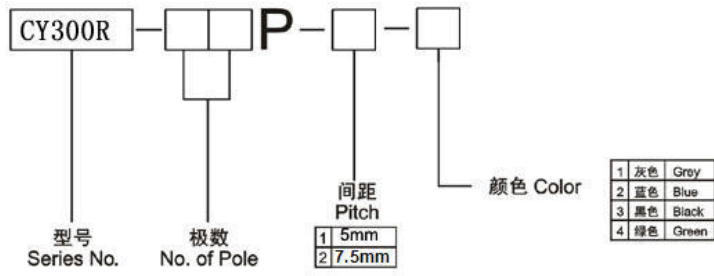

订货方式 **HOW TO ORDER**

N=Number of position