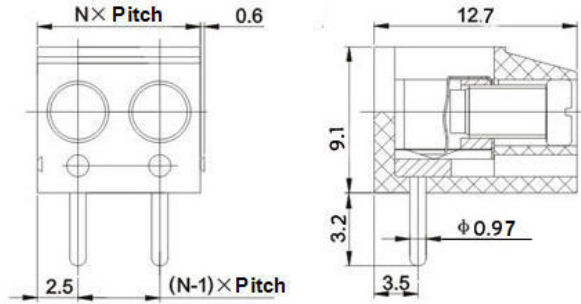

订货方式 **HOW TO ORDER**

N=Number of position