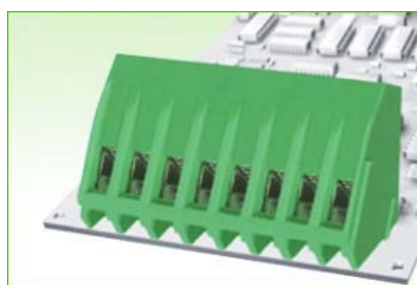

user name: password:

Login

Reset

Products search:

search

Your position: Home>>Products show >>PCB UNIVERSAL SCREW TERMINAL BLOCKS

Products catalogue

- ▶ PLUGGABLE TERMINAL BLOCKS
- ▶ PCB UNIVERSAL SCREW TERMINAL BLOCKS
- ▶ PCB SPRING TERMINAL BLOCKS
- ▶ FEED THROUGH TERMINAL BLOCKS
- ▶ BARRIER TERMINAL BLOCKS
- ▶ DIP SWITCH-ZIP SOCKET
- ▶ SCREW MACHINE PIN/IC SOCKET-PLCC SOCKET
- ▶ BOX HEADER WITH EJECTORS-IDC SOCKET-DIP PLUG
- ▶ PIN HEADER-FEMALE HEADER
- ▶ ATA66/ATA100/S-ATA CONNECTOR/ATA

DC104V-5.0
DC104V-5.08

Material

Screw:M3,steel,Zinc-plated
Wire Guard:Phosphor bronze,Ni-plated
Pin Header:Brass,Tin-plated
Housing:PA66,UL94V-0
Electrical
Rated Voltage:300V
Rated Current:15A
Contact Resistance:20mΩ,
Insulation Resistance:5000mΩ/DC1000V
Withstand Voltage:AC1500V/1Min
Wire Range:22-14AWG 2.5mm2
Mechanical
Temp.Range:-40°C-+105°C
Torque:0.5Nm(4.5lb.in)
Strip Length:6-7mm