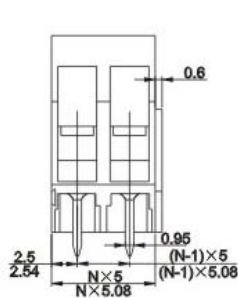

订购方式:

Back Close

Home | About us | Products | Process flow | News | Buy online | Human resource | Feedback | Contact us

NINGBO CIXI CITY CHAOYUE ELECTRONICS CO.,LTD 2006 all rights reserved

Add: NINGBO CIXI CITY CHAOYUE ELECTRONICS CO.,LTD Tel: 86-574-63519768 Fax: 86-574-63519218 E-mail: chaoyue@cn-terminalblock.com sales1@cn-terminalblock.cn