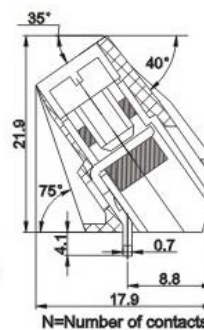

订购方式:

Back Close

Home | About us | Products | Process flow | News | Buy online | Human resource | Feedback | Contact us

NINGBO CIXI CITY CHAOYUE ELECTRONICS CO.,LTD 2006 all rights reserved

Add: NINGBO CIXI CITY CHAOYUE ELECTRONICS CO.,LTD Tel: 86-574-63519768 Fax: 86-574-63519218 E-mail: chaoyue@cn-terminalblock.com sales1@cn-terminalblock.cn