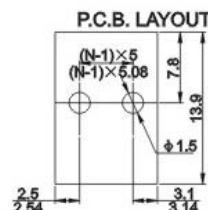

订购方式:

Back Close

Home | About us | Products | Process flow | News | Buy online | Human resource | Feedback | Contact us

NINGBO CIXI CITY CHAOYUE ELECTRONICS CO.,LTD 2006 all rights reserved

Add: NINGBO CIXI CITY CHAOYUE ELECTRONICS CO.,LTD Tel: 86-574-63519768 Fax: 86-574-63519218 E-mail: chaoyue@cn-terminalblock.com sales1@cn-terminalblock.cn