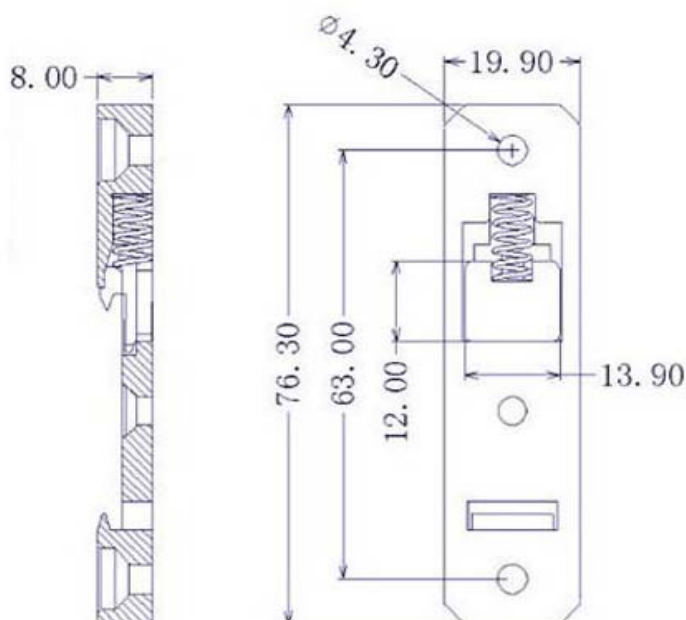

DIN-RAIL Holder Type 9

Technical Dimension

Material

PA66 + 30%GF UL94V-0
 Colour Black

Ordering Information

Serie	Color	ROHS	Packing			
H77010	BK	R	BU			

BK= Black	R= ROHS Conform	BU= Bulk Ware
	N= NON ROHS	

DIN-RAIL Holder for TS35 DIN-RAIL	
Part No.:	H77010
Customer:	

DRW:	Jason	CHKD	Jules	MATL:	Wu	DATE	08.02.2019
APPD:	Join			FINISH	Shieh	Sheet	1 from 1